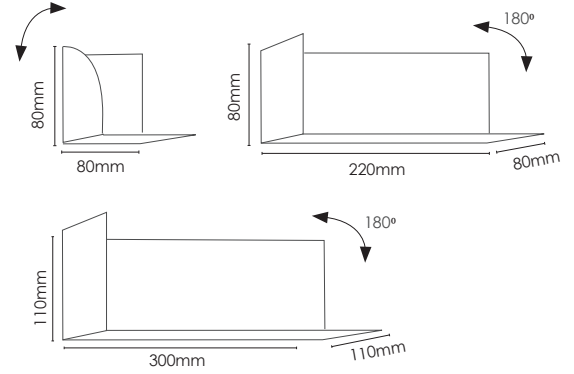

Magnetic PHOTOLEDGE

SIZE	ALL STICKERS	WALLPAPER CHALKBOARD	WALLPAPER WHITE	WALLPAPER WHITEBOARD	WALLPAPER TO OVERPAINT
50x65x300mm	1000g	2400g	1000g	2400g	2400g

Magnetic shelf: small/medium/large

SIZE	ALL STICKERS	WALLPAPER CHALKBOARD	WALLPAPER WHITE	WALLPAPER WHITEBOARD	WALLPAPER TO OVERPAINT
Small 8x8x8cm	1000g	1000g	1000g	1000g	1000g
Medium 22x8x8xcm	1200g	2400g	1200g	2400g	2400g
Large 30x11x11xcm	2400g	3500g	2400g	3500g	3500g

Magnetic ROTATION SHELF

SIZE	ALL STICKERS	WALLPAPER CHALKBOARD	WALLPAPER WHITE	WALLPAPER WHITEBOARD	WALLPAPER TO OVERPAINT
300x150x150mm	2500g	2700g	2500g	2700g	2700g

Magnetic shelf RONDO

SIZE	ALL STICKERS	WALLPAPER CHALKBOARD	WALLPAPER WHITE	WALLPAPER WHITEBOARD	WALLPAPER TO OVERPAINT
300x160x160mm	3000g	3500g	3000g	3500g	3500g

Magnetic shelf STURDY

SIZE	ALL STICKERS	WALLPAPER CHALKBOARD	WALLPAPER WHITE	WALLPAPER WHITEBOARD	WALLPAPER TO OVERPAINT
450x140x140mm	not suitable!	6000g	5000g	6000g	6000g

Magnetic WALL PLANTER

SIZE	ALL STICKERS	WALLPAPER CHALKBOARD	WALLPAPER WHITE	WALLPAPER WHITEBOARD	WALLPAPER TO OVERPAINT
135x85x165mm	1500g	2500g	1500g	2500g	2500g