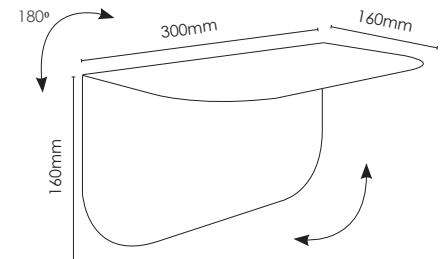

Magnetic PHOTOLEDGE

SIZE	ALL STICKERS	WALLPAPER CHALKBOARD	WALLPAPER WHITE	WALLPAPER WHITEBOARD	WALLPAPER TO OVERPAINT
50x65x300mm	1000g	2400g	1000g	2400g	2400g

Magnetic shelf: small/medium/large

SIZE	ALL STICKERS	WALLPAPER CHALKBOARD	WALLPAPER WHITE	WALLPAPER WHITEBOARD	WALLPAPER TO OVERPAINT
Small 8x8x8cm	1000g	1000g	1000g	1000g	1000g
Medium 22x8x8xcm	1200g	2400g	1200g	2400g	2400g
Large 30x11x11xcm	2400g	3500g	2400g	3500g	3500g

Magnetic ROTATION SHELF

SIZE	ALL STICKERS	WALLPAPER CHALKBOARD	WALLPAPER WHITE	WALLPAPER WHITEBOARD	WALLPAPER TO OVERPAINT
300x150x150mm	2500g	2700g	2500g	2700g	2700g

Magnetic shelf RONDO

SIZE	ALL STICKERS	WALLPAPER CHALKBOARD	WALLPAPER WHITE	WALLPAPER WHITEBOARD	WALLPAPER TO OVERPAINT
300x160x160mm	3000g	3500g	3000g	3500g	3500g

Magnetic shelf STURDY

SIZE	ALL STICKERS	WALLPAPER CHALKBOARD	WALLPAPER WHITE	WALLPAPER WHITEBOARD	WALLPAPER TO OVERPAINT
450x140x140mm	not suitable!	6000g	5000g	6000g	6000g

Magnetic WALL PLANTER

SIZE	ALL STICKERS	WALLPAPER CHALKBOARD	WALLPAPER WHITE	WALLPAPER WHITEBOARD	WALLPAPER TO OVERPAINT
135x85x165mm	1500g	2500g	1500g	2500g	2500g