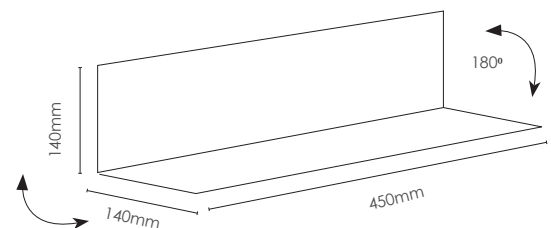

Magnetic PHOTOLEDGE

SIZE	ALL STICKERS	WALLPAPER CHALKBOARD	WALLPAPER WHITE	WALLPAPER WHITEBOARD	WALLPAPER TO OVERPAINT
50x65x300mm	1000g	2400g	1000g	2400g	2400g

Magnetic shelf: small/medium/large

SIZE	ALL STICKERS	WALLPAPER CHALKBOARD	WALLPAPER WHITE	WALLPAPER WHITEBOARD	WALLPAPER TO OVERPAINT
Small 8x8x8cm	1000g	1000g	1000g	1000g	1000g
Medium 22x8x8xcm	1200g	2400g	1200g	2400g	2400g
Large 30x11x11xcm	2400g	3500g	2400g	3500g	3500g

Magnetic ROTATION SHELF

SIZE	ALL STICKERS	WALLPAPER CHALKBOARD	WALLPAPER WHITE	WALLPAPER WHITEBOARD	WALLPAPER TO OVERPAINT
300x150x150mm	2500g	2700g	2500g	2700g	2700g

Magnetic shelf RONDO

SIZE	ALL STICKERS	WALLPAPER CHALKBOARD	WALLPAPER WHITE	WALLPAPER WHITEBOARD	WALLPAPER TO OVERPAINT
300x160x160mm	3000g	3500g	3000g	3500g	3500g

Magnetic shelf STURDY

SIZE	ALL STICKERS	WALLPAPER CHALKBOARD	WALLPAPER WHITE	WALLPAPER WHITEBOARD	WALLPAPER TO OVERPAINT
450x140x140mm	not suitable!	6000g	5000g	6000g	6000g

Magnetic WALL PLANTER

SIZE	ALL STICKERS	WALLPAPER CHALKBOARD	WALLPAPER WHITE	WALLPAPER WHITEBOARD	WALLPAPER TO OVERPAINT
135x85x165mm	1500g	2500g	1500g	2500g	2500g