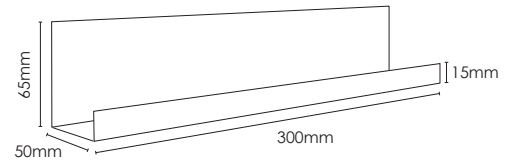

Magnetic PHOTOLEDGE

SIZE	ALL STICKERS	WALLPAPER CHALKBOARD	WALLPAPER WHITE	WALLPAPER WHITEBOARD	WALLPAPER TO OVERPAINT
50x65x300mm	1000g	2400g	1000g	2400g	2400g

Magnetic shelf: small/medium/large

SIZE	ALL STICKERS	WALLPAPER CHALKBOARD	WALLPAPER WHITE	WALLPAPER WHITEBOARD	WALLPAPER TO OVERPAINT
Small 8x8x8cm	1000g	1000g	1000g	1000g	1000g
Medium 22x8x8xcm	1200g	2400g	1200g	2400g	2400g
Large 30x11x11xcm	2400g	3500g	2400g	3500g	3500g

Magnetic ROTATION SHELF

SIZE	ALL STICKERS	WALLPAPER CHALKBOARD	WALLPAPER WHITE	WALLPAPER WHITEBOARD	WALLPAPER TO OVERPAINT
300x150x150mm	2500g	2700g	2500g	2700g	2700g

Magnetic shelf RONDO

SIZE	ALL STICKERS	WALLPAPER CHALKBOARD	WALLPAPER WHITE	WALLPAPER WHITEBOARD	WALLPAPER TO OVERPAINT
300x160x160mm	3000g	3500g	3000g	3500g	3500g

Magnetic shelf STURDY

SIZE	ALL STICKERS	WALLPAPER CHALKBOARD	WALLPAPER WHITE	WALLPAPER WHITEBOARD	WALLPAPER TO OVERPAINT
450x140x140mm	not suitable!	6000g	5000g	6000g	6000g

Magnetic WALL PLANTER

SIZE	ALL STICKERS	WALLPAPER CHALKBOARD	WALLPAPER WHITE	WALLPAPER WHITEBOARD	WALLPAPER TO OVERPAINT
135x85x165mm	1500g	2500g	1500g	2500g	2500g