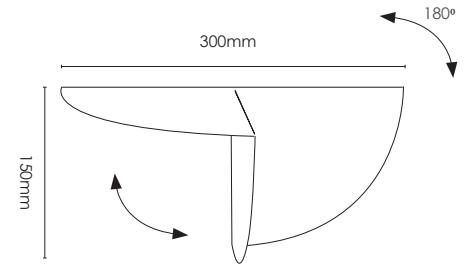

Magnetic PHOTOLEDGE

SIZE	ALL STICKERS	WALLPAPER CHALKBOARD	WALLPAPER WHITE	WALLPAPER WHITEBOARD	WALLPAPER TO OVERPAINT
50x65x300mm	1000g	2400g	1000g	2400g	2400g

Magnetic shelf: small/medium/large

SIZE	ALL STICKERS	WALLPAPER CHALKBOARD	WALLPAPER WHITE	WALLPAPER WHITEBOARD	WALLPAPER TO OVERPAINT
Small 8x8x8cm	1000g	1000g	1000g	1000g	1000g
Medium 22x8x8xcm	1200g	2400g	1200g	2400g	2400g
Large 30x11x11xcm	2400g	3500g	2400g	3500g	3500g

Magnetic ROTATION SHELF

SIZE	ALL STICKERS	WALLPAPER CHALKBOARD	WALLPAPER WHITE	WALLPAPER WHITEBOARD	WALLPAPER TO OVERPAINT
300x150x150mm	2500g	2700g	2500g	2700g	2700g

Magnetic shelf RONDO

SIZE	ALL STICKERS	WALLPAPER CHALKBOARD	WALLPAPER WHITE	WALLPAPER WHITEBOARD	WALLPAPER TO OVERPAINT
300x160x160mm	3000g	3500g	3000g	3500g	3500g

Magnetic shelf STURDY

SIZE	ALL STICKERS	WALLPAPER CHALKBOARD	WALLPAPER WHITE	WALLPAPER WHITEBOARD	WALLPAPER TO OVERPAINT
450x140x140mm	not suitable!	6000g	5000g	6000g	6000g

Magnetic WALL PLANTER

SIZE	ALL STICKERS	WALLPAPER CHALKBOARD	WALLPAPER WHITE	WALLPAPER WHITEBOARD	WALLPAPER TO OVERPAINT
135x85x165mm	1500g	2500g	1500g	2500g	2500g